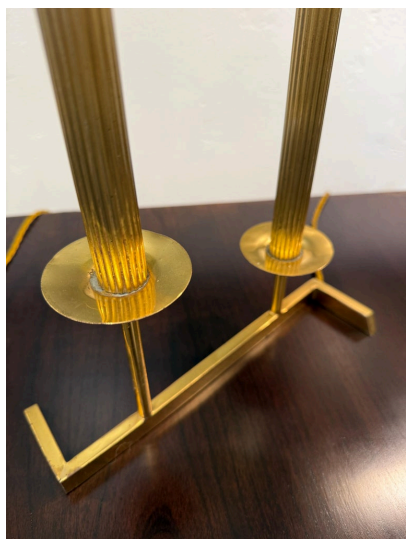

MODERN FRENCH BRASS TWO-STEM CANDELABRA STYLE TABLE LAMPS

This pair of whimsically elegant brass double-light candelabra style table lamps with original vintage silk clad shades (included). ALL vintage but they have been rewired with new twisted silk cable and switch, plug.

SKU: LU832843956692 | **Categories:** [Lighting](#) | **Tags:** [candelabra style lamps](#)

GALLERY IMAGES

ADDITIONAL INFORMATION

Date of Manufacture	1960's
Dimensions	Height: 18 in Width: 9.5 in Depth: 3.5 in
Sold As	Set of 2
Materials and Techniques	Brass
Place of Origin	France
Period	1960 - 1969
Condition	Good - Rewired: new twisted silk cable, switch and plug. Wear consistent with age and use. Brass has usual age and patina for its years of enjoyment. Shades are included, however, they are vintage silk and have some condition issues (SEE detail images).