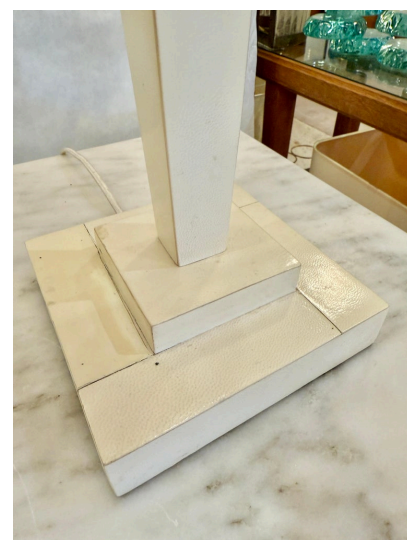

JMF STYLE PARCHMENT NEOCLASSICAL TABLE LAMPS, HERMES ADORNMENT

These parchment clad lamps in column design are adorned with a beautiful painted metal bust of Hermès, the Greek Messenger God. They have each double cluster sockets with pulls and silk wiring. Shades shown are NOT INCLUDED, for photography and scaled purposes only.

SKU: LU832842104752 | **Categories:** [Lighting](#) | **Tags:** [JMF Style](#)

GALLERY IMAGES

ADDITIONAL INFORMATION

Date of Manufacture	1960's
Dimensions	Height: 32 in Width: 6 in Depth: 6 in
Sold As	Set of Two
Materials and Techniques	Parchment Paper, Wood
Place of Origin	France
Period	1960 - 1969
Condition	Good - Wear consistent with age and use. Normal wear and age from use, some dark spots to parchment at base, see detail images. Wiring in very good working condition with double sockets.