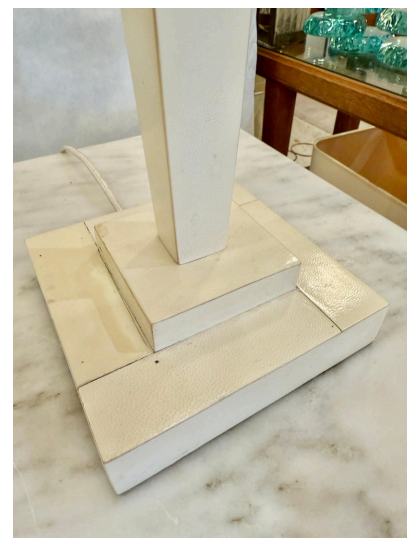

JMF STYLE PARCHMENT NEOCLASSICAL TABLE LAMPS, HERMES ADORNMENT

These parchment clad lamps in column design are adorned with a beautiful painted metal bust of Hermès, the Greek Messenger God. They have each double cluster sockets with pulls and silk wiring. Shades shown are NOT INCLUDED, for photography and scaled purposes only.

SKU: LU832842104752 | **Categories:** [Lighting](#) | **Tags:** [JMF Style](#)

GALLERY IMAGES

ADDITIONAL INFORMATION

Date of Manufacture	1960's
Dimensions	Height: 32 in Width: 6 in Depth: 6 in
Sold As	Set of Two
Materials and Techniques	Parchment Paper, Wood
Place of Origin	France
Period	1960 - 1969
Condition	Good - Wear consistent with age and use. Normal wear and age from use, some dark spots to parchment at base, see detail images. Wiring in very good working condition with double sockets.