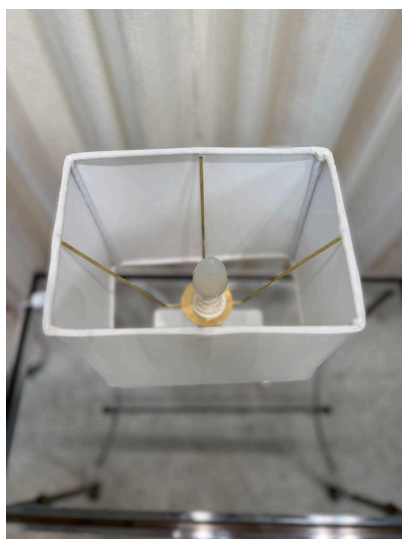

GIACOMETTI INSPIRED PLASTER OVER METAL TRIBAL TABLE LAMP

A beautiful textured French plaster over metal table lamp with tribal design base and NEW custom paper shade, new silk wiring.

SKU: LU832842716052 | **Categories:** [Lighting](#) | **Tags:** [Giacometti Style](#)

GALLERY IMAGES

ADDITIONAL INFORMATION

Date of Manufacture	1960's
Dimensions	Height: 17.5 in Width: 9 in Depth: 6 in
Sold As	Single Item
Materials and Techniques	Plaster, Metal
Place of Origin	France
Period	1960 - 1969
Condition	Good - Rewired: new twisted white silk cable and plug, new custom made shade is included. Wear consistent with age and use. Some normal texture variances on plaster as normal. NEW custom shade included, new wiring.