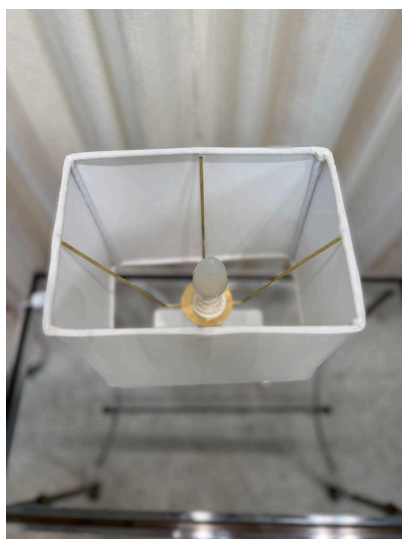

## GIACOMETTI INSPIRED PLASTER OVER METAL TRIBAL TABLE LAMP

A beautiful textured French plaster over metal table lamp with tribal design base and NEW custom paper shade, new silk wiring.

**SKU:** LU832842716052 | **Categories:** [Lighting](#) | **Tags:** [Giacometti Style](#)

### GALLERY IMAGES

## ADDITIONAL INFORMATION

<b>Date of Manufacture</b>	1960's
<b>Dimensions</b>	Height: 17.5 in Width: 9 in Depth: 6 in
<b>Sold As</b>	Single Item
<b>Materials and Techniques</b>	Plaster, Metal
<b>Place of Origin</b>	France
<b>Period</b>	1960 - 1969
<b>Condition</b>	Good - Rewired: new twisted white silk cable and plug, new custom made shade is included. Wear consistent with age and use. Some normal texture variances on plaster as normal. NEW custom shade included, new wiring.