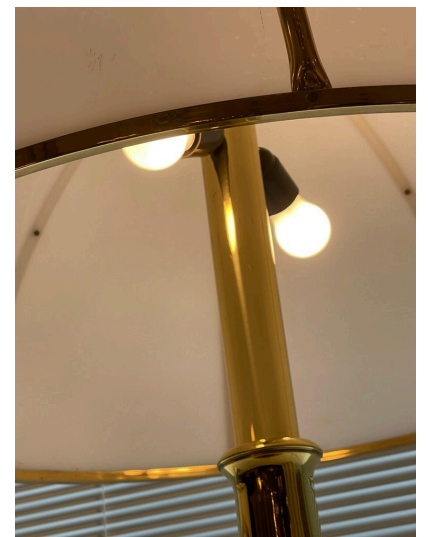

GABRIELLA CRESPI FUNGO TABLE LAMPS, DOUBLE SIGNATURES ON PAIR

These are the largest Fungo lamps by Gabriella Crespi in brass base with white acrylic domed shades. They are double signed at the base and on the top of the lamp shade cap.

SKU: LU832824607562 | **Categories:** [Lighting](#) | **Tags:** [Gabriella Crespi](#)

GALLERY IMAGES

ADDITIONAL INFORMATION

Style	Mid-Century Modern (Of the Period)
Date of Manufacture	1970's
Dimensions	Height: 38" Diameter: 27"
Sold As	Set of 2
Materials and Techniques	Brass, Acrylic
Place of Origin	Italy
Period	1970's
Condition	Good - Wear consistent with age and use. ALL original and in wonderful condition with double cluster sockets, toe switch and acrylic is clean with some minor scuffs from use. Brass is still very clean and shiny.