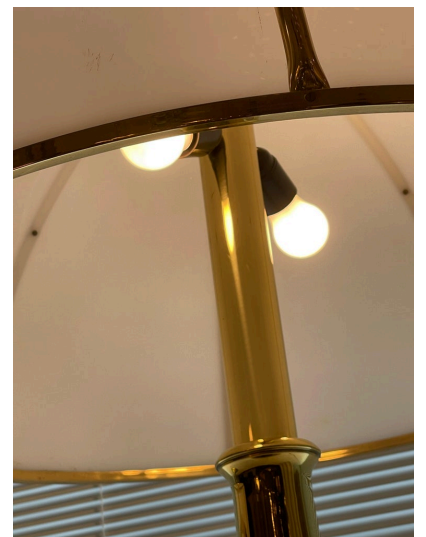

GABRIELLA CRESPI FUNGO TABLE LAMPS, DOUBLE SIGNATURES ON PAIR

These are the largest Fungo lamps by Gabriella Crespi in brass base with white acrylic domed shades. They are double signed at the base and on the top of the lamp shade cap.

SKU: LU832824607562 | **Categories:** [Lighting](#) | **Tags:** [Gabriella Crespi](#)

GALLERY IMAGES

ADDITIONAL INFORMATION

Style	Mid-Century Modern (Of the Period)
Date of Manufacture	1970's
Dimensions	Height: 38" Diameter: 27"
Sold As	Set of 2
Materials and Techniques	Brass, Acrylic
Place of Origin	Italy
Period	1970's
Condition	Good - Wear consistent with age and use. ALL original and in wonderful condition with double cluster sockets, toe switch and acrylic is clean with some minor scuffs from use. Brass is still very clean and shiny.