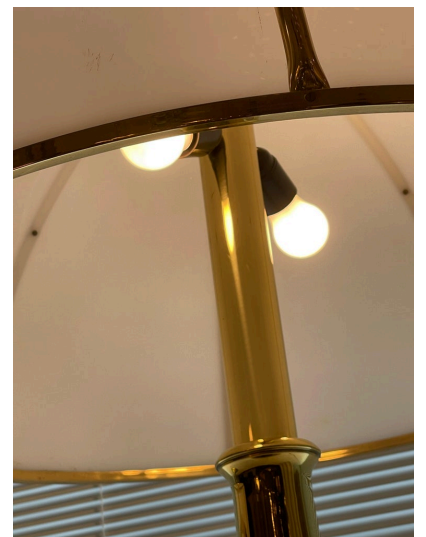

## GABRIELLA CRESPI FUNGO TABLE LAMPS, DOUBLE SIGNATURES ON PAIR

These are the largest Fungo lamps by Gabriella Crespi in brass base with white acrylic domed shades. They are double signed at the base and on the top of the lamp shade cap.

## ADDITIONAL INFORMATION

<b>Style</b>	Mid-Century Modern (Of the Period)
<b>Date of Manufacture</b>	1970's
<b>Dimensions</b>	Height: 38" Diameter: 27"
<b>Sold As</b>	Set of 2
<b>Materials and Techniques</b>	Brass, Acrylic
<b>Place of Origin</b>	Italy
<b>Period</b>	1970's
<b>Condition</b>	Good - Wear consistent with age and use. ALL original and in wonderful condition with double cluster sockets, toe switch and acrylic is clean with some minor scuffs from use. Brass is still very clean and shiny.