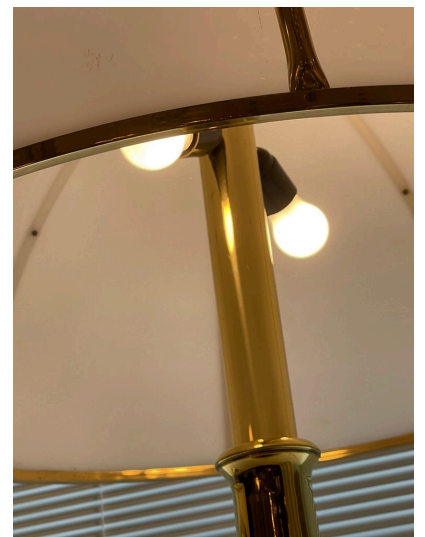

GABRIELLA CRESPI FUNGO TABLE LAMPS, DOUBLE SIGNATURES ON PAIR

These are the largest Fungo lamps by Gabriella Crespi in brass base with white acrylic domed shades. They are double signed at the base and on the top of the lamp shade cap.

SKU: LU832824607562 | **Categories:** [Lighting](#) | **Tags:** [Gabriella Crespi](#)

GALLERY IMAGES

ADDITIONAL INFORMATION

Style	Mid-Century Modern (Of the Period)
Date of Manufacture	1970's
Dimensions	Height: 38" Diameter: 27"
Sold As	Set of 2
Materials and Techniques	Brass, Acrylic
Place of Origin	Italy
Period	1970's
Condition	Good - Wear consistent with age and use. ALL original and in wonderful condition with double cluster sockets, toe switch and acrylic is clean with some minor scuffs from use. Brass is still very clean and shiny.