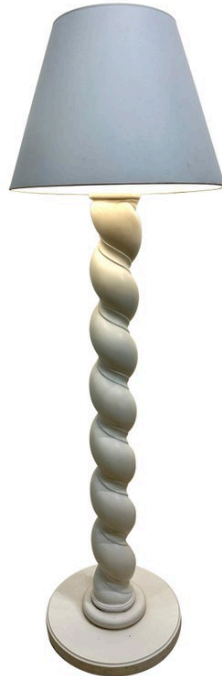

## EXTREMELY RARE COMPOSITION PLASTER FLOOR LAMP W/ SPIRALING DESIGN BY SIRMOS

This organic spiral design composition/ plaster floor lamp by Sirmos from 1970's has original wiring and original paper shade (small hole to shade, shown in detail pics).

**SKU:** LU832838034582 | **Categories:** [Lighting](#) | **Tags:** [Sirmos](#)

## ADDITIONAL INFORMATION

<b>Date of Manufacture</b>	1970's
<b>Dimensions</b>	Height: 63 in Diameter: 15 in
<b>Sold As</b>	Single Item
<b>Materials and Techniques</b>	Composition
<b>Place of Origin</b>	United States
<b>Period</b>	1970 - 1979
<b>Condition</b>	Good - Wear consistent with age and use. Lamp base is in great vintage condition, small hole to original paper shade, not too bad if facing a wall. The scale of the shade is perfect, can be redone.