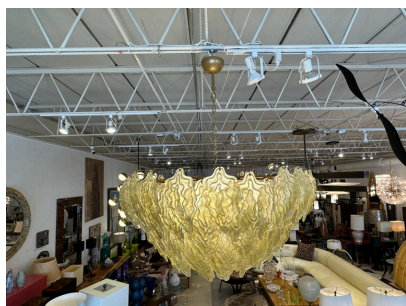

CHARTREUSE MURANO GLASS LEAF TAPERING CHANDELIER

This is a wonderful 5-tiered chandelier descending to a point with dozens of chartreuse tone hand blown Murano glass leaves. This fixture provides wonderful warm light and takes on a great color/ hue when off or illuminated.

NOTE: 5 Light bulbs (Edison style), 49 inches with chain total length.

SKU: LU832832610282 | **Categories:** [Lighting](#) | **Tags:** [Murano Glass](#)

GALLERY IMAGES

ADDITIONAL INFORMATION

Date of Manufacture	2016
Dimensions	Height: 20 in Diameter: 40 in
Sold As	Single item
Materials and Techniques	Murano Glass
Place of Origin	Italy
Period	2010 -
Condition	Good - Wear consistent with age and use.