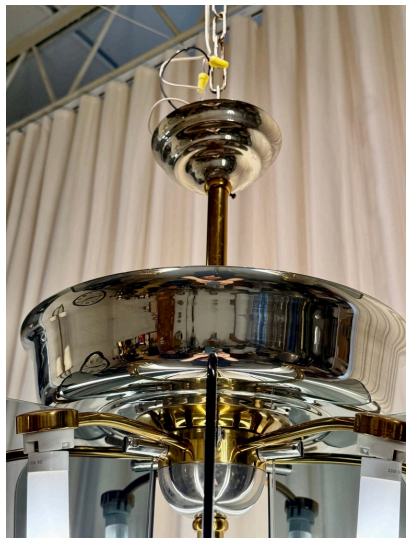

## ART DECO MIXED-METALS AND SMOKED GLASS LANTERN STYLE HANGING LIGHT - TWO AVAIL

Gold plated metal and white frosted glass bell shaped flower bulbs on all arms. Petite globe bulbs compliment the look of these STUNNING wall sconces/ appliques. Very unique and whimsical. This is a PAIR.

**SKU:** LU832842730272 | **Categories:** [Lighting](#) | **Tags:** [Art Deco](#)

## ADDITIONAL INFORMATION

<b>Date of Manufacture</b>	1940's
<b>Dimensions</b>	Height: 42 in Diameter: 20 in
<b>Sold As</b>	Single Item (2 available)
<b>Materials and Techniques</b>	Brass, Nickel, Smoked Glass
<b>Place of Origin</b>	France
<b>Period</b>	1940 - 1949
<b>Condition</b>	Good - Wear consistent with age and use.