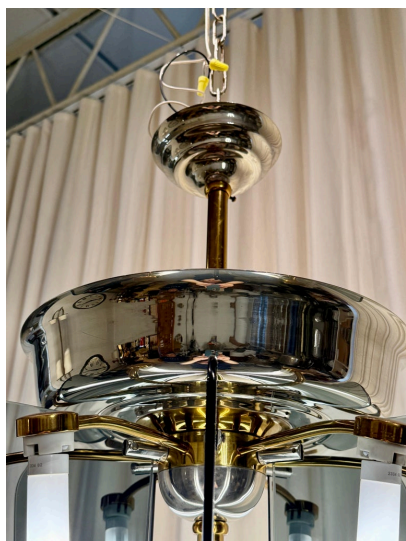

ART DECO MIXED-METALS AND SMOKED GLASS LANTERN STYLE HANGING LIGHT - TWO AVAIL

Gold plated metal and white frosted glass bell shaped flower bulbs on all arms. Petite globe bulbs compliment the look of these STUNNING wall sconces/ appliques. Very unique and whimsical. This is a PAIR.

SKU: LU832842730272 | **Categories:** [Lighting](#) | **Tags:** [Art Deco](#)

GALLERY IMAGES

ADDITIONAL INFORMATION

Date of Manufacture	1940's
Dimensions	Height: 42 in Diameter: 20 in
Sold As	Single Item (2 available)
Materials and Techniques	Brass, Nickel, Smoked Glass
Place of Origin	France
Period	1940 - 1949
Condition	Good - Wear consistent with age and use.