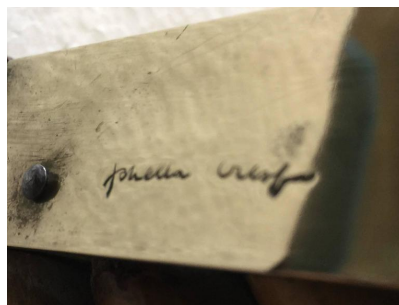

SIGNED AND DOCUMENTED GABRIELLA CRESPI "RISING SUN" COLLECTION PLANTER BOX

This oversized cut bamboo and brass trim square planter with original galvanized metal liner. This is an original vintage Gabriella Crespi piece from her Rising Sun series. Geometric design cut bamboo.

SKU: LU832820125432-1 | **Categories:** [Garden Furniture](#) | **Tags:** [Gabriella Crespi](#)

GALLERY IMAGES

ADDITIONAL INFORMATION

Weight	40 lbs
Dimensions	50 × 50 × 26.75 in
Dimensions	Height: 15.5 in. Width: 27 in. Depth: 27 in.
Style	Organic modern
Materials and Techniques	Rattan and brass
Place of Origin	Italy
Period	1980's
Date of Manufacture	1980's
Condition	Good - Wear consistent with age and use. original patina on brass, normal wear from use.
Seller Location	North Miami, FL