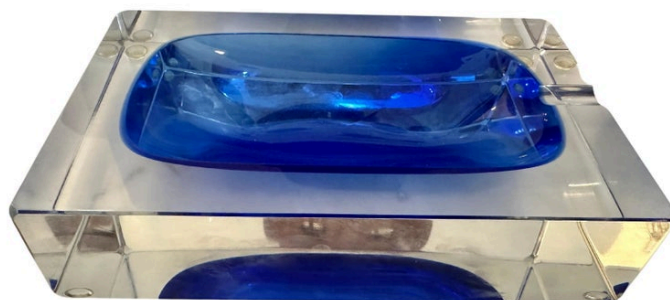

## SUBSTANTIAL BLUE MURANO GLASS ASHTRAY ATTRIBUTED TO FLAVIO POLI

Multifaceted blue and clear Murano glass ashtray attributed to Flavio Poli. Highly decorative rectangular table-top piece.

**SKU:** LU832836460282 | **Categories:** [Decorative Objects / Tabletop](#) | **Tags:** [Flavio Poli](#), [Murano Glass](#)

### GALLERY IMAGES

## ADDITIONAL INFORMATION

<b>Place of Origin</b>	Italy
<b>Date of Manufacture</b>	1970's
<b>Period</b>	1970 - 1979
<b>Materials and Techniques</b>	Murano Glass
<b>Condition</b>	Good - Wear consistent with age and use. No issues.
<b>Wear</b>	Wear consistent with age and use.
<b>Dimensions</b>	Width: 7.25" Depth: 4.75" Height: 1.75"