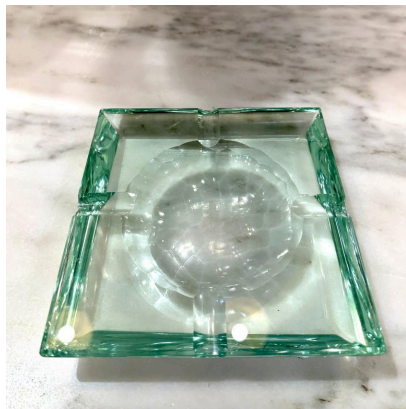

MIDCENTURY CRYSTAL GLASS ASHTRAY/ VIDE-POCHE BY FONTANA ARTE

Indulge in the elegance of this exquisite ashtray or Vide-Pochette, crafted in Italy during the prestigious Fontana Arte's prime in the 1960s. The square-shaped design boasts a transparent crystal glass with a subtle green hue.

This versatile piece transcends its original purpose and becomes a stunning addition to your coffee table, nightstand, or desk. Its beauty knows no bounds, as it can be repurposed to hold various items, limited only by your imagination.

SKU: LU832837141462 | **Categories:** [Decorative Objects / Tabletop](#) | **Tags:** [Fontana Arte](#)

GALLERY IMAGES

ADDITIONAL INFORMATION

Place of Origin	Italy
Date of Manufacture	1960's
Period	1960 - 1969
Materials and Techniques	Murano Glass
Condition	Good - Wear consistent with age and use. No chips or breaks - great vintage.
Wear	Wear consistent with age and use.
Dimensions	Height: 1.25 in Width: 6.75 in Depth: 6.75 in