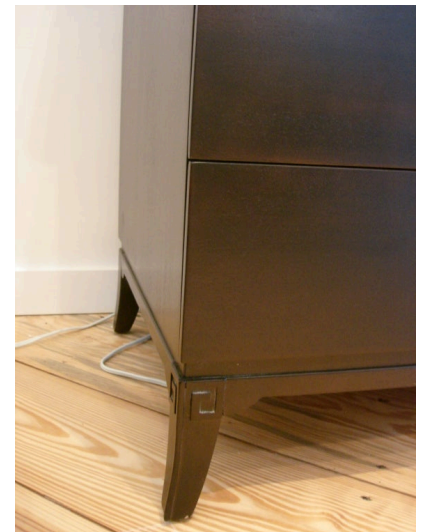

## BEAUTIFUL CABINET IN THE ASIAN REGENCY STYLE

Eight drawers with nickel pagoda shaped hardware and rich dark brown stain finish (almost ebonized) - showing natural grains and beauty.  
Extremely well crafted with beautiful details.

## ADDITIONAL INFORMATION

<b>Style</b>	Asian Regency (of the period)
<b>Date of Manufacture</b>	1940's
<b>Dimensions</b>	Height: 35 in Width: 59 in Depth: 22 in
<b>Sold As</b>	individual item
<b>Materials and Techniques</b>	Fruitwood, Nickel
<b>Place of Origin</b>	United States
<b>Period</b>	1940 - 1949
<b>Condition</b>	Good - Wear consistent with age and use. normal wear from use, very nice condition, some scratches and dings from normal use.